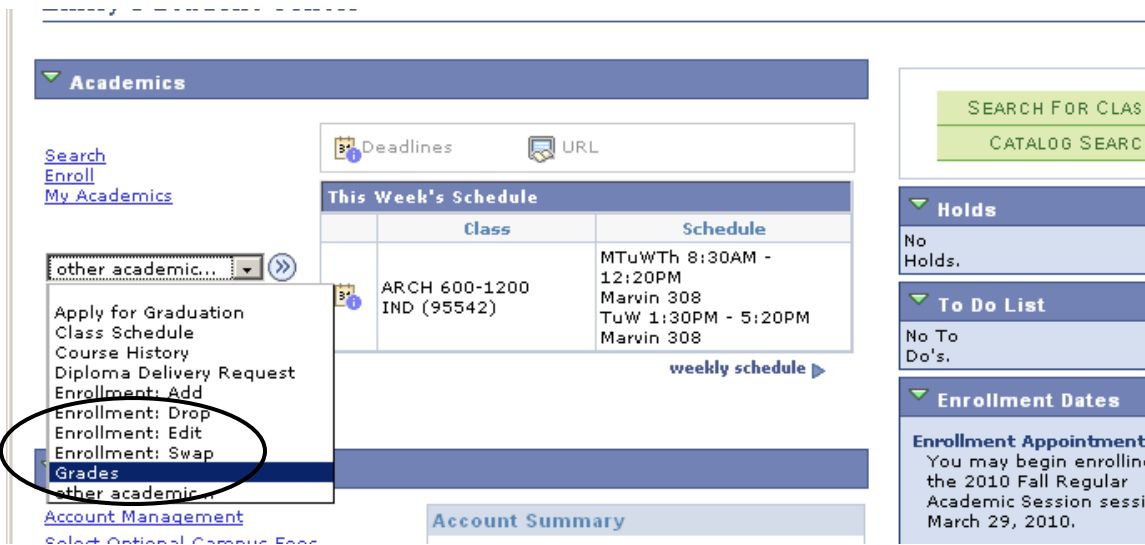

View Grades

Click on Student Center

The Student Center has four main areas on the left, Academics, Finances, Personal Information, and Admissions. Select Grades from the drop down box under Academics section.

Select the term

Enroll & Pay

Favorites | Main Menu > Enroll and Pay > Enrollment > Enrollment: Add Classes

Jayhawk Student

Search Plan Enroll My Academics

my class schedule || add || drop || swap || edit || term information || withdrawal form