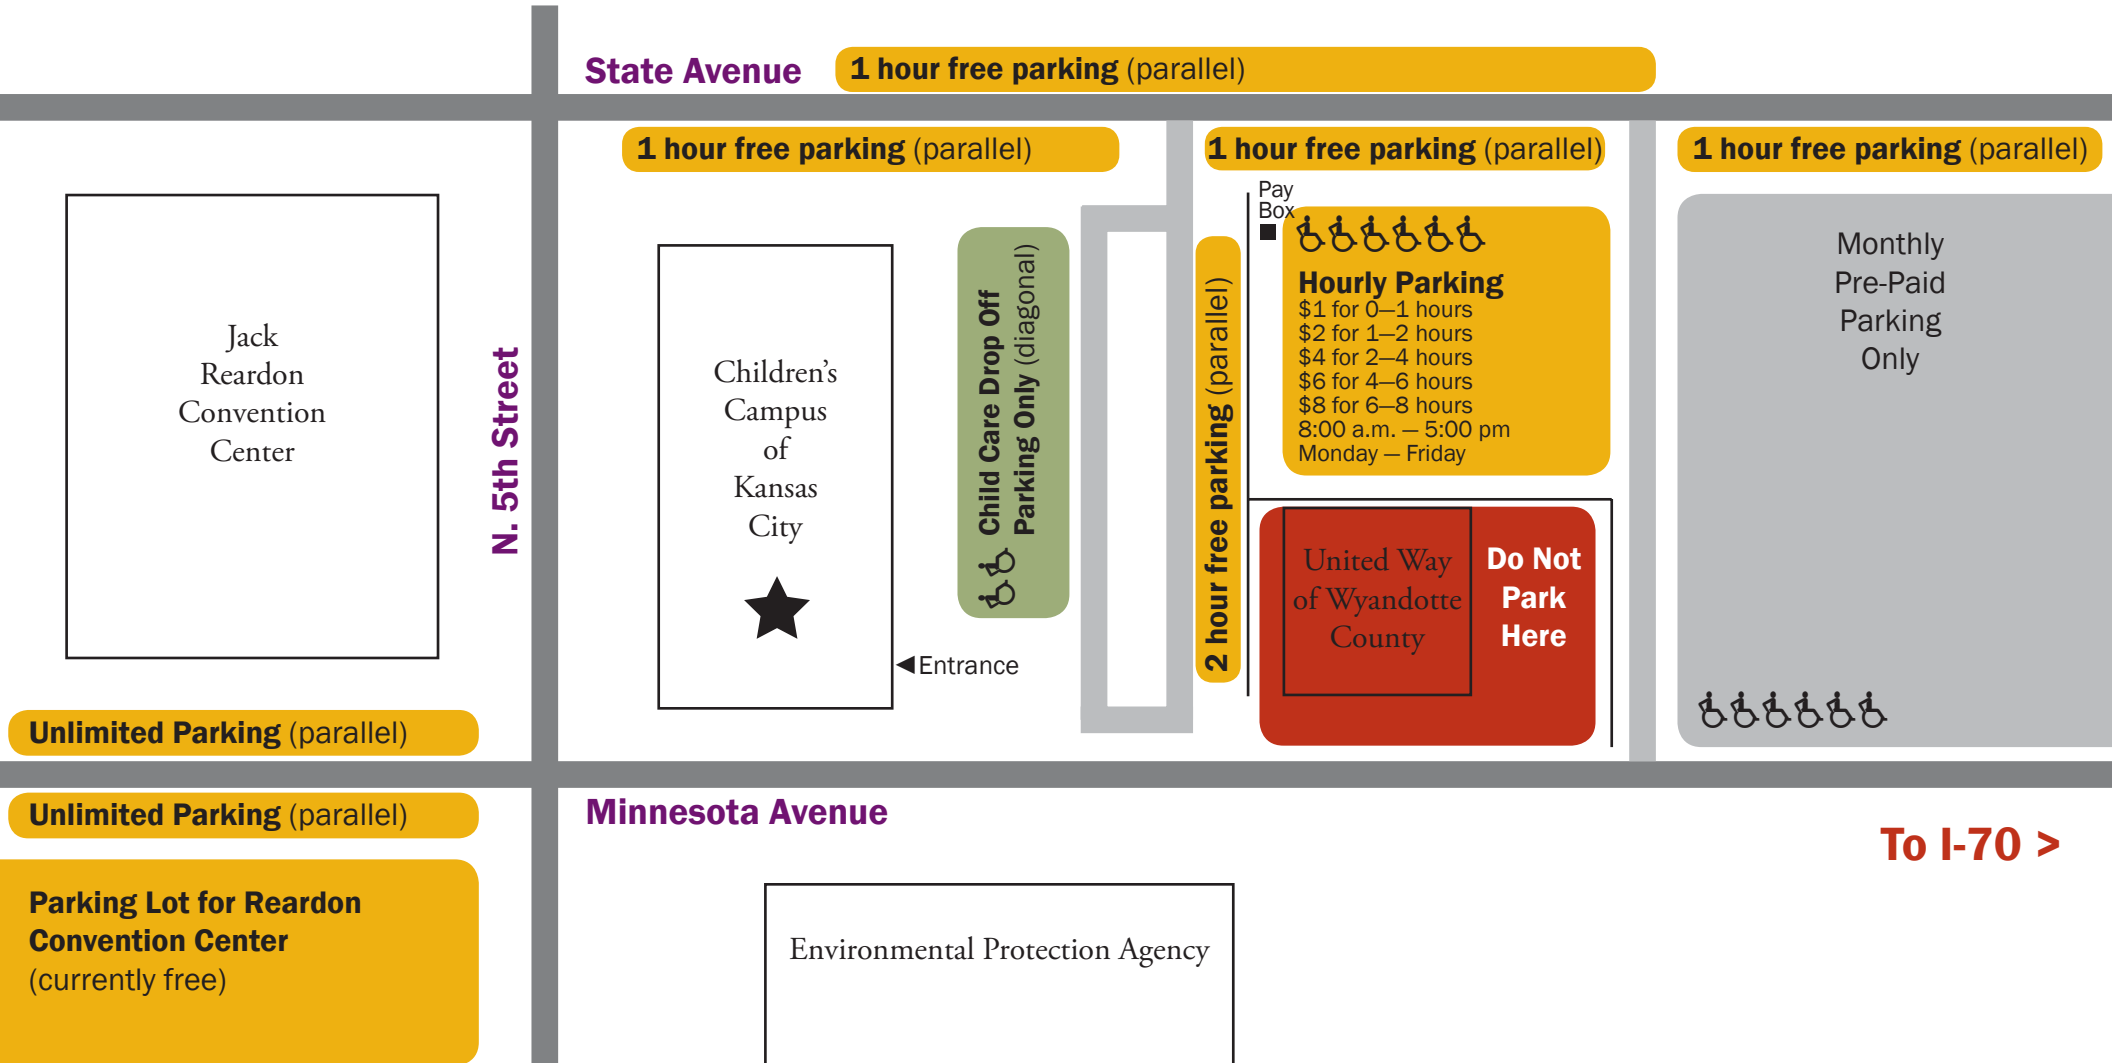

Campus Map

- Guest parking
- Child care drop off parking
- Staff parking

Jack Reardon Convention Center

N. 5th Street

State Avenue 1 hour free parking (parallel)

1 hour free parking (parallel)

Children's Campus of Kansas City

Child Care Drop Off Parking Only (diagonal)

Entrance

1 hour free parking (parallel)

Pay Box
Hourly Parking
\$1 for 0-1 hours
\$2 for 1-2 hours
\$4 for 2-4 hours
\$6 for 4-6 hours
\$8 for 6-8 hours
8:00 a.m. - 5:00 pm
Monday - Friday

2 hour free parking (parallel)

United Way of Wyandotte County
Do Not Park Here

1 hour free parking (parallel)

Monthly Pre-Paid Parking Only

Unlimited Parking (parallel)

Unlimited Parking (parallel)

Parking Lot for Reardon Convention Center (currently free)

Minnesota Avenue

Environmental Protection Agency

To I-70 >