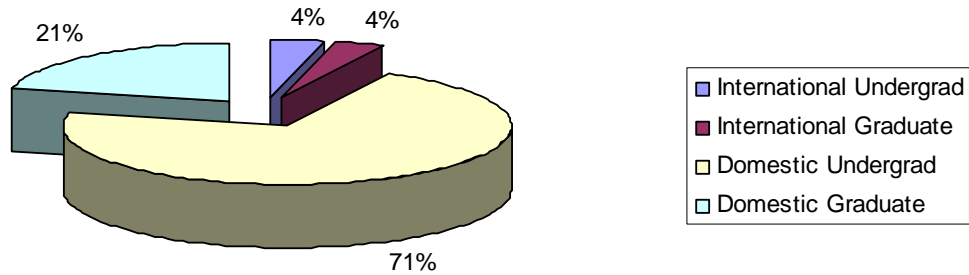

University of Kansas Total Enrollment
Spring 2010

Student Classification	Count	% Of Total
International Undergrad	1,014	4.00%
International Graduate	897	3.54%
International Total	1,911	7.54%
Domestic Undergrad	18,101	71.46%
Domestic Graduate	5,320	21.00%
Domestic Total	23,421	92.46%
Total Enrollment	25,332	100%

Student Classification	Undergrads	Graduates
Domestic	18,101	5,320
International	1,014	897
Domestic Percent	94.70%	85.57%
International Percent	5.30%	14.43%
Totals	19,115	6,217
% Of Total Enrollment	75.46%	24.54%

KU International Enrollment
(as compared to total enrollment)