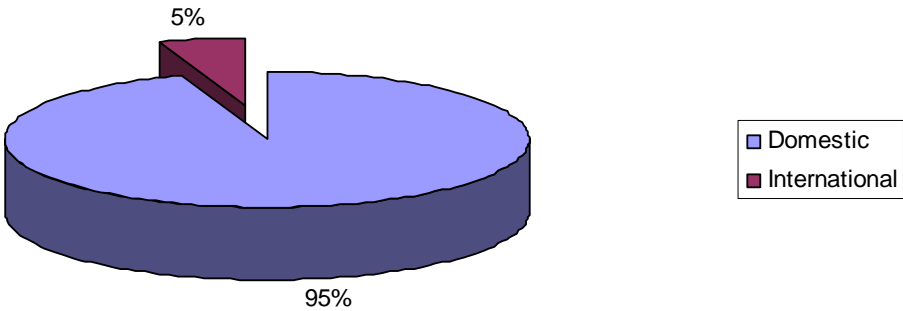

Undergraduate Enrollment