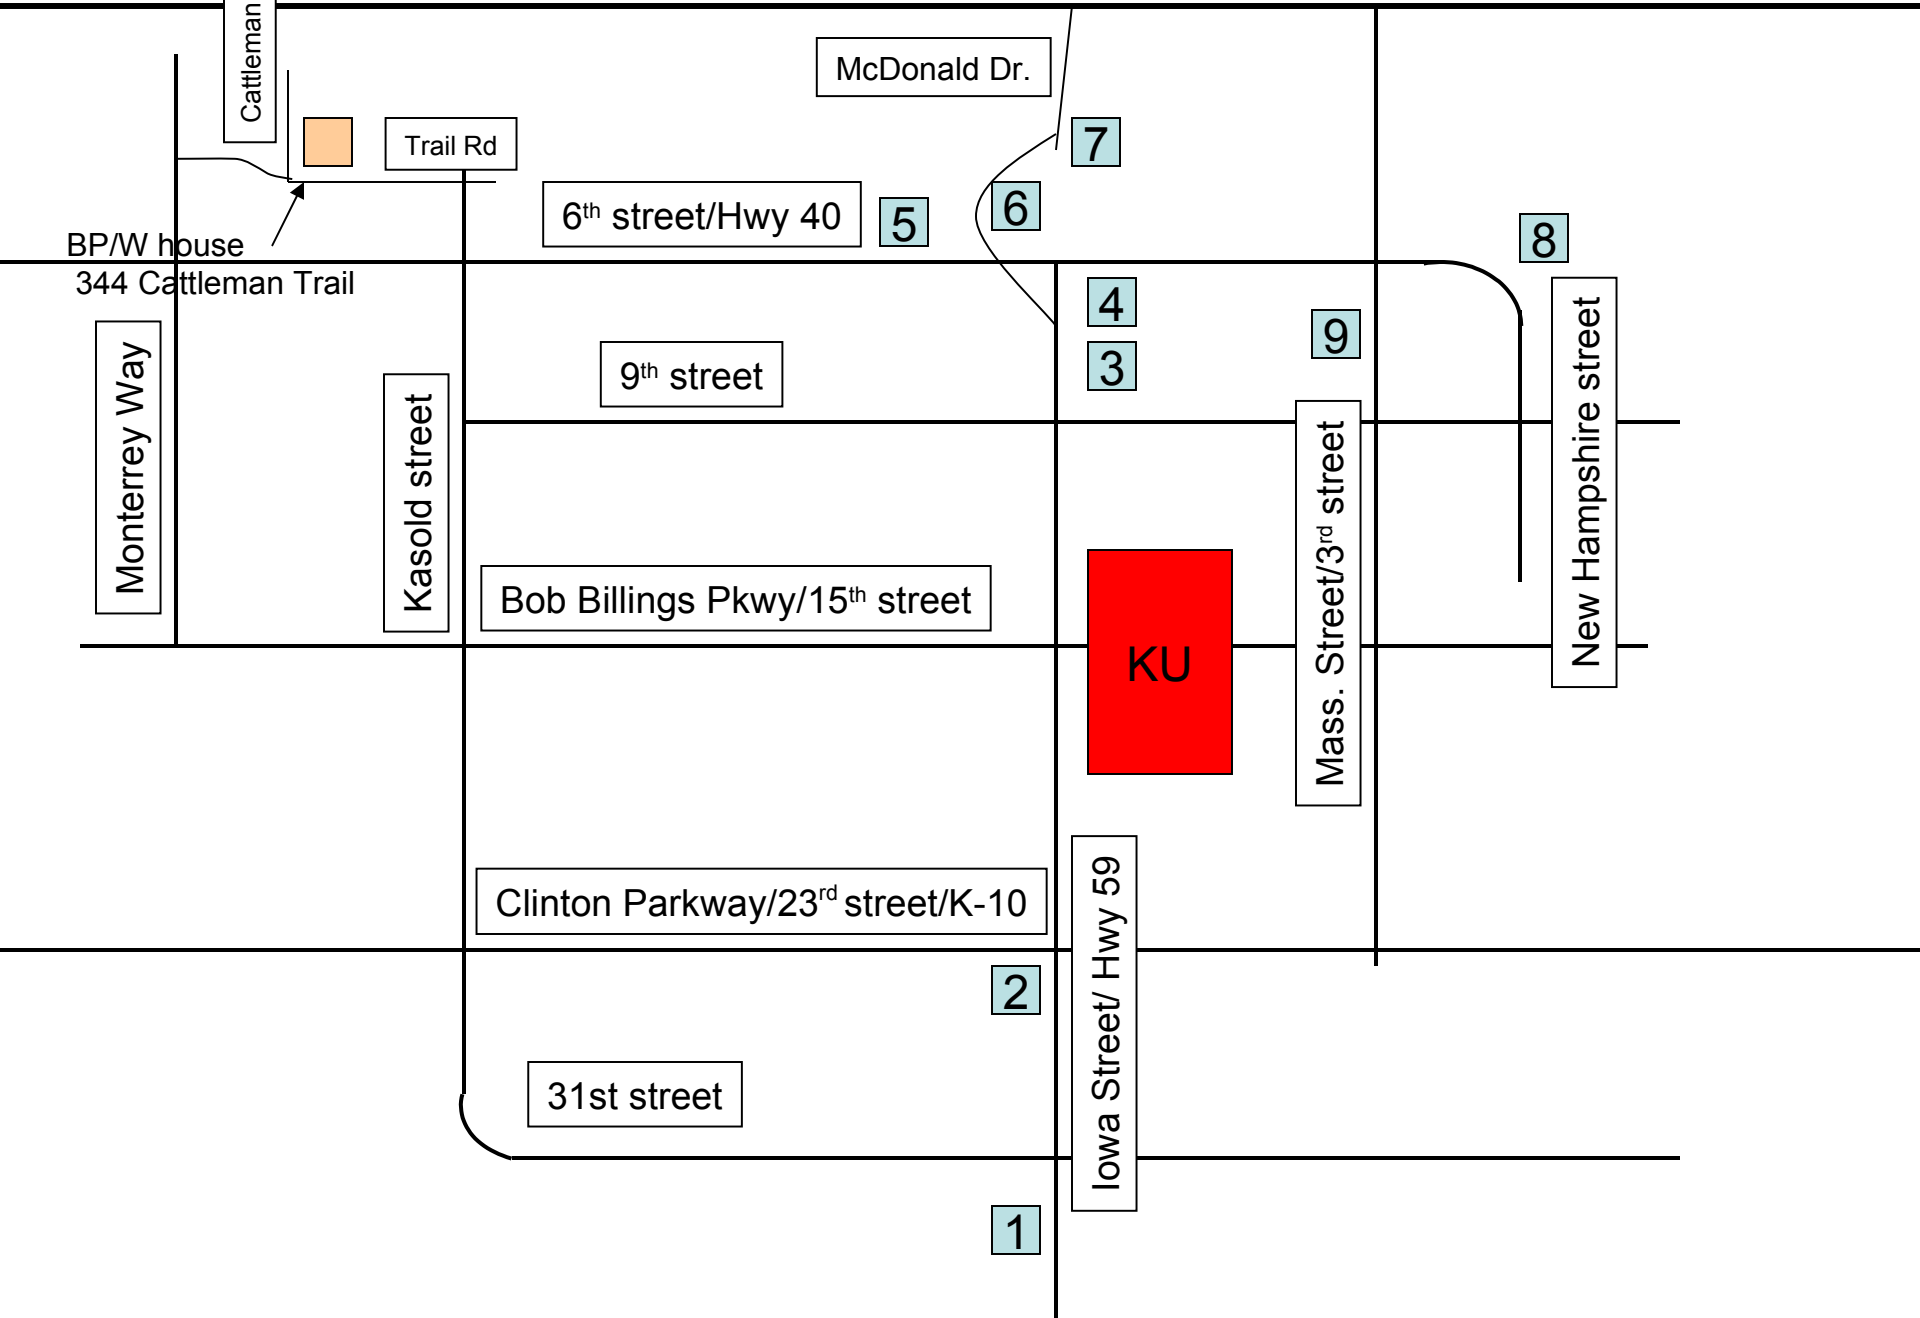

# I-70/Kansas Turnpike

West Lawrence  
Exit 202

East Lawrence  
Exit 204

Cattleman Tr.

McDonald Dr.

Trail Rd

6<sup>th</sup> street/Hwy 40

BP/W house  
344 Cattleman Trail

Monterrey Way

Kasold street

9<sup>th</sup> street

Bob Billings Pkwy/15<sup>th</sup> street

KU

Mass. Street/3<sup>rd</sup> street

New Hampshire street

Clinton Parkway/23<sup>rd</sup> street/K-10

Iowa Street/ Hwy 59

31st street

5

6

7

4

3

9

Tan block is BP/W's house 344 Cattleman Trail – (785) 764-2296 We are at the corner of Trail Rd and Cattleman Trail.